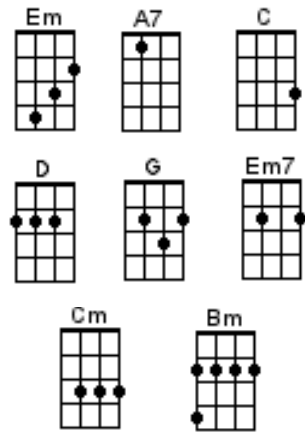

She Loves You - Lennon-McCartney 1963 (The Beatles)

INTRO: / 1 2 3 4 / 1 2 3 4

She **[Em]** loves you, yeah, yeah, yeah

She **[A7]** loves you, yeah, yeah, yeah

She **[C]** loves you, yeah, yeah, yeah **[G]** yeah **[G]**

You **[G]** think you've lost your **[Em7]** love,
well, I **[Bm]** saw her yester-**[D]**day

It's **[G]** you she's thinking **[Em7]** of,
and she **[Bm]** told me what to **[D]** say

She said she **[G]** loves you, and you know that can't be **[Em]** bad **[Em]**